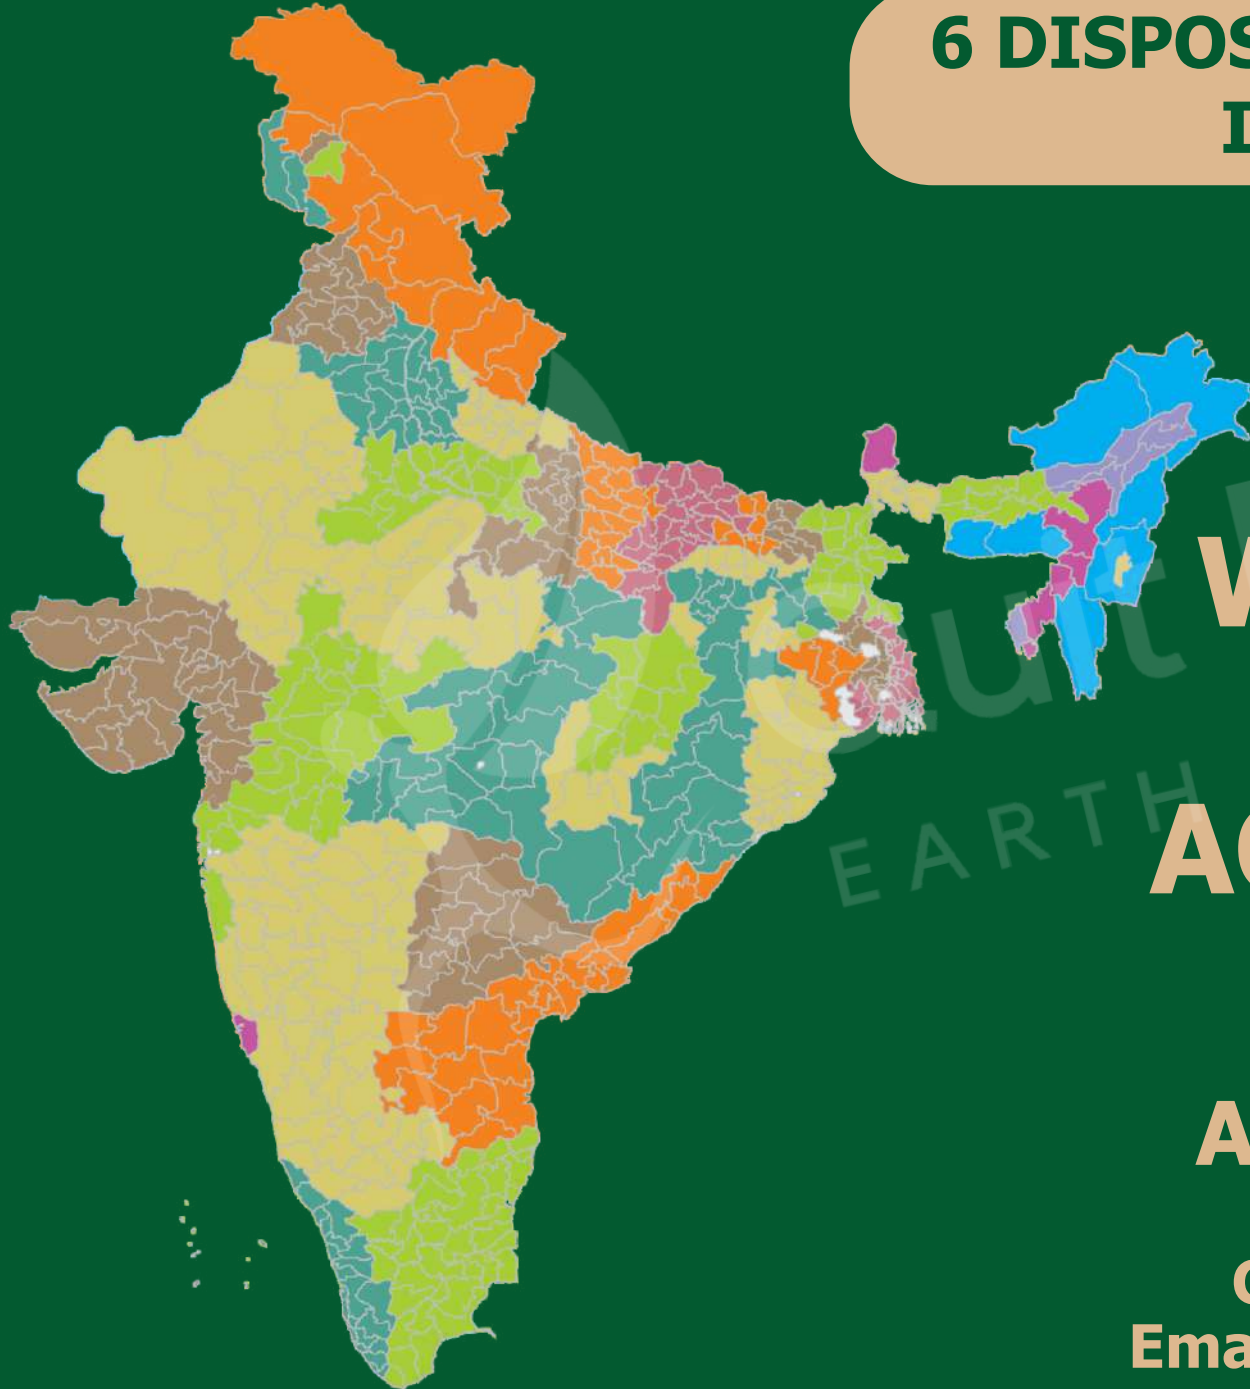

**6 DISPOSABLES BUSINESS PLANS
IN YOUR BUDGET**

**WE ARE
LOOKING FOR
WHOLESALERS
& RETAILERS
ACROSS INDIAN
CITIES**

Apply Now on Website

**Call Now : +91 999 800 1727
Email : quitplasticstore@gmail.com
Web : www.quitplastic.in**